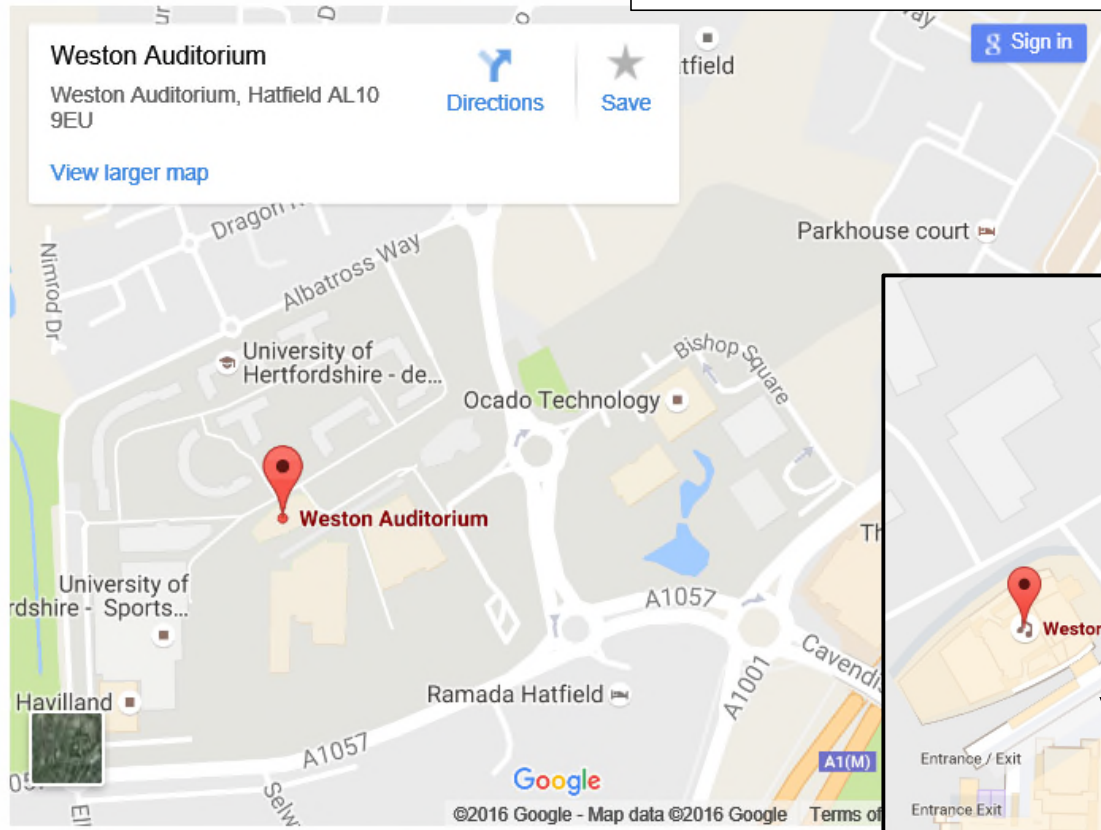

The Weston Auditorium

Location: The de Havilland campus

Please note: that we are in the **room N001** which is the large lecture theatre (opposite the indoor entrance to the Weston Auditorium) de Havilland Campus, University of Hertfordshire, Hatfield, AL10 9EU